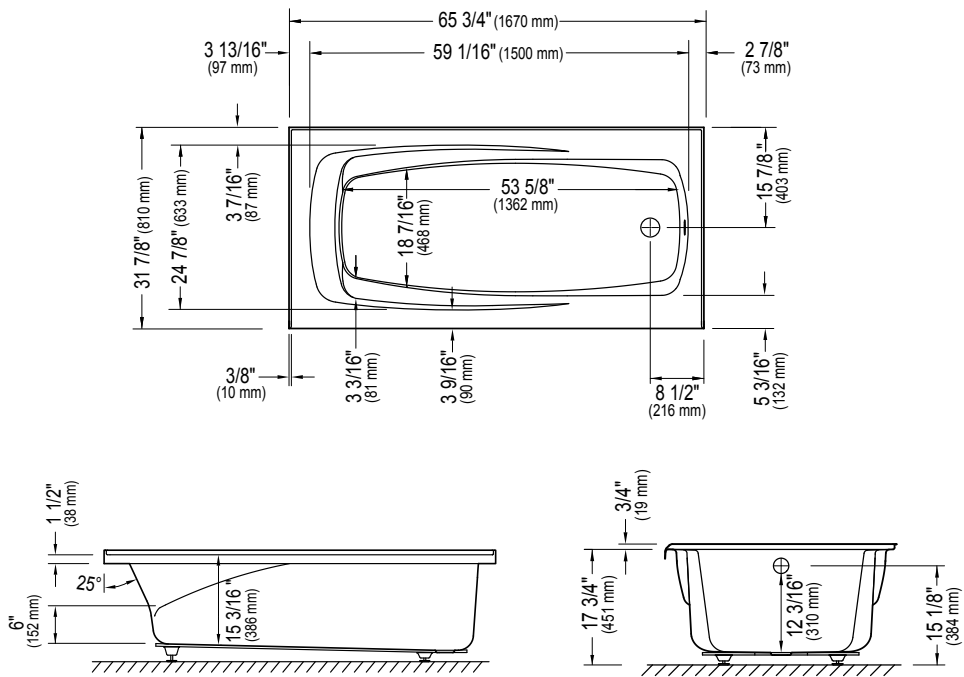

VELONA 3266

WITH INTEGRATED TILING FLANGE

65 3/4" x 31 7/8" x 17 3/4" [54 gallons]

VELONA SKIRT 66"

GENERAL SPECIFICATIONS

- Acrylic thermoformed and reinforced with fiberglass
- Gloss finish resistant to stains and discoloration
- Immersion 12 3/16" - Adjustable legs
- Weight: 54 pounds - Textured bottom

Blower extensions are necessary when the blower is located more than 4' from the pneumatic control.

DIMENSIONS ARE NOMINAL AND MAY VARY BY ± 1/4" (6MM).
WEIGHT MAY VARY BY ± 5 LBS (2,3KG).
DRAWING IS NOT SCALE. THESE DIMENSIONS MAY BE CHANGED AT THE MANUFACTURER'S DISCRETION.
CONSULT THE INSTALLATION GUIDE FOR MORE INFORMATION.

*All dimensions are approximate and subject to change without notice.
Please refer to the installation guide before beginning the installation.