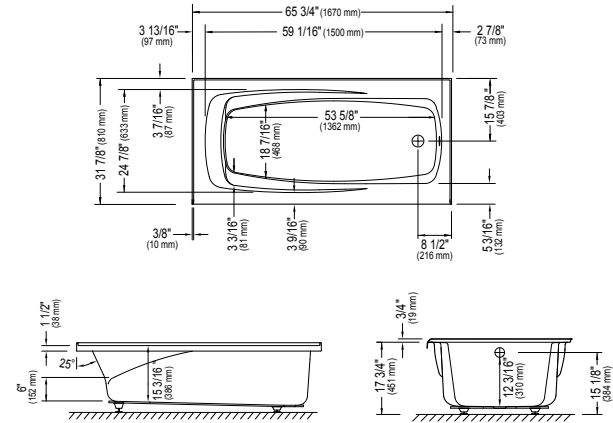

VELONA 3266

WITH INTEGRATED TILING FLANGE

65 3/4" x 31 7/8" x 17 3/4" [54 gallons]

VELONA SKIRT 66"

GENERAL SPECIFICATIONS

- Acrylic thermoformed and reinforced with fiberglass
- Gloss finish resistant to stains and discoloration
- Immersion 12 3/16" - Adjustable legs
- Weight: 54 pounds - Textured bottom

GENERAL OPTIONS

Acrylic colors: white biscuit* or bone* (allow 3 weeks for delivery)	
Available in left or right version (integrated tiling flange)	
66" Velona skirt (not factory-installed)	E12.16866.0000
White mood light: white, biscuit, bone or chrome finish	
Handle: white, biscuit, bone or chrome finish (max. 2) (submit drawing with order)	95.7077.106.XX
Drain D105 (20"): chrome finish	62.4020.102.60
Black neck pillow (12" x 4")	18.6000.100.20

Blower extensions are necessary when the blower is located more than 4' from the pneumatic control.

DIMENSIONS ARE NOMINAL AND MAY VARY BY ± 1/4" (6MM).
WEIGHT MAY VARY BY ± 5 LBS (2,3KG).
DRAWING IS NOT SCALE. THESE DIMENSIONS MAY BE CHANGED AT THE MANUFACTURER'S DISCRETION.
CONSULT THE INSTALLATION GUIDE FOR MORE INFORMATION.